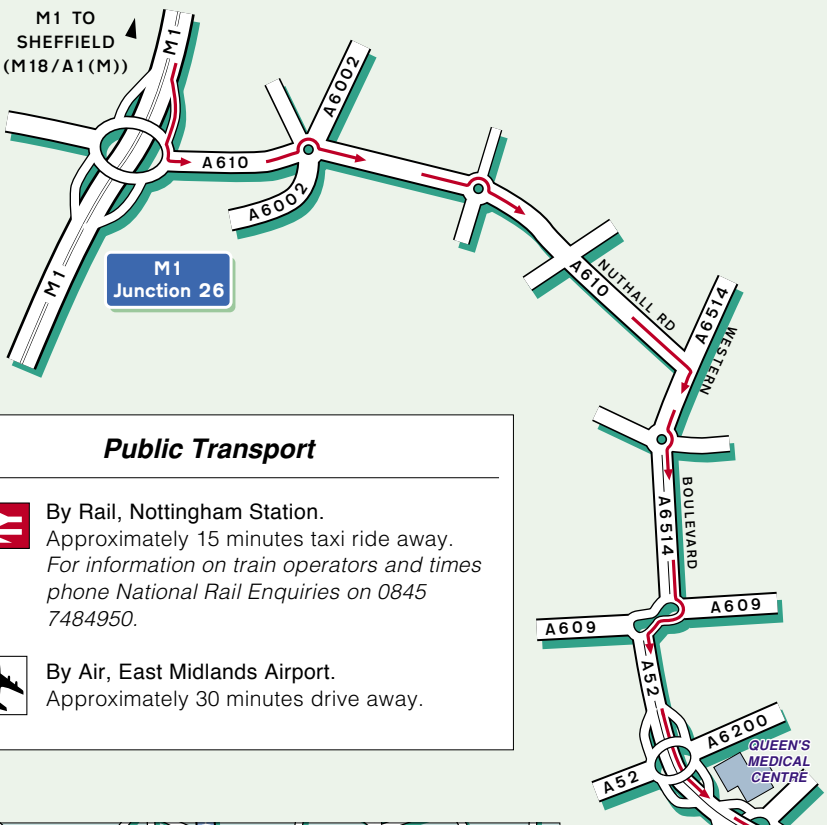

M1 TO SHEFFIELD (M18/A1(M))

Public Transport

By Rail, Nottingham Station.
Approximately 15 minutes taxi ride away.
For information on train operators and times phone National Rail Enquiries on 0845 7484950.

NOTTINGHAM

WEST BRIDGFORD

RUDDINGTON

JUPITER

© Give Way 2005. Tel: 0800 019 0027. © Crown Copyright. PU 100040266.

A453 TO EAST MIDLANDS AIRPORT
M1 TO LEICESTER (SOUTH)