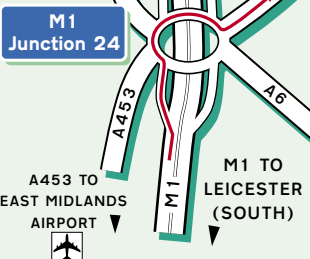

M1 TO SHEFFIELD (M18/A1(M))

Public Transport

By Rail, Nottingham Station.
Approximately 15 minutes taxi ride away.
For information on train operators and times phone National Rail Enquiries on 0845 7484950.

By Air, East Midlands Airport.
Approximately 30 minutes drive away.

JUPITER

Jupiter Design

Ruddington Manor
Vicarage Lane
Ruddington
Nottingham NG11 6HD

Tel: 0115 98 44 200
Fax: 0115 98 44 210

www.jupiterdesign.co.uk
info@jupiterdesign.co.uk

NOTTINGHAM

WEST BRIDGFORD

RUDDINGTON

JUPITER

© Give Way 2005. Tel: 0800 019 0027. © Crown Copyright. PU 100040266.

A453 TO EAST MIDLANDS AIRPORT
M1 TO LEICESTER (SOUTH)